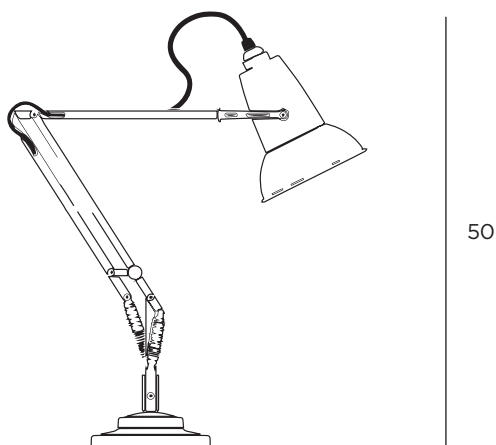

Anglepoise Original 1227 Mini Table Lamp

Turn on the light, and the quintessentially British charm - all in the flick of a switch with the Original 1227 Mini Table Lamp. This iconic Anglepoise Lamp's perfectly balanced modernist form, and cheeky anthropomorphic demeanour will brighten your mood, and light up your home.

COLOUR

Jet Black
ANG31606

Linen White
ANG31604

DIMENSIONS

Packaged 24x17x47cmh
Assembled 13x13x50cmh

ASSEMBLY

Assembly required

WEIGHT