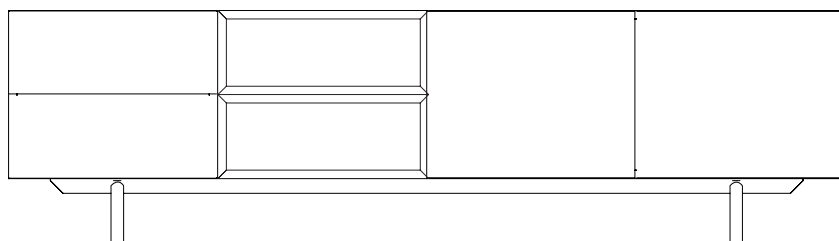

CITTÀ

Compound Sideboard

All elements of the Compound Tallboy work together in harmony to provide an elegant storage solution with four generously sized drawers.

Narrow shut-lines and push-to-open mechanisms give the tallboy a minimal, elegant aesthetic. The legs are made with solid dark oak. The body, doors and drawers are made with a combination of veneer and solid-edged board. Hettich drawer-runners allow you to access items with ease. Designed in our New Zealand studio by David Moreland.

Dimensions Packaged: 90.5 x 45.5 x 123 cmh

Dimensions: 85 x 40 x 115 cmh

Weight Packaged: 76.95 kg

Weight: 69 kg

150cm

200cm

40cm

20.5cm