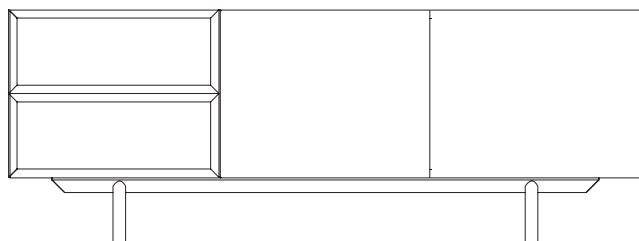

CITTÀ

Compound Sideboard

All elements of the Compound Tallboy work together in harmony to provide an elegant storage solution with four generously sized drawers.

Narrow shut-lines and push-to-open mechanisms give the tallboy a minimal, elegant aesthetic. The legs are made with solid dark oak. The body, doors and drawers are made with a combination of veneer and solid-edged board. Hettich drawer-runners allow you to access items with ease. Designed in our New Zealand studio by David Moreland.

Dimensions Packaged: 90.5 x 45.5 x 123 cmh

Dimensions: 85 x 40 x 115 cmh

Weight Packaged: 76.95 kg

Weight: 69 kg

150cm

200cm

40cm

20.5cm