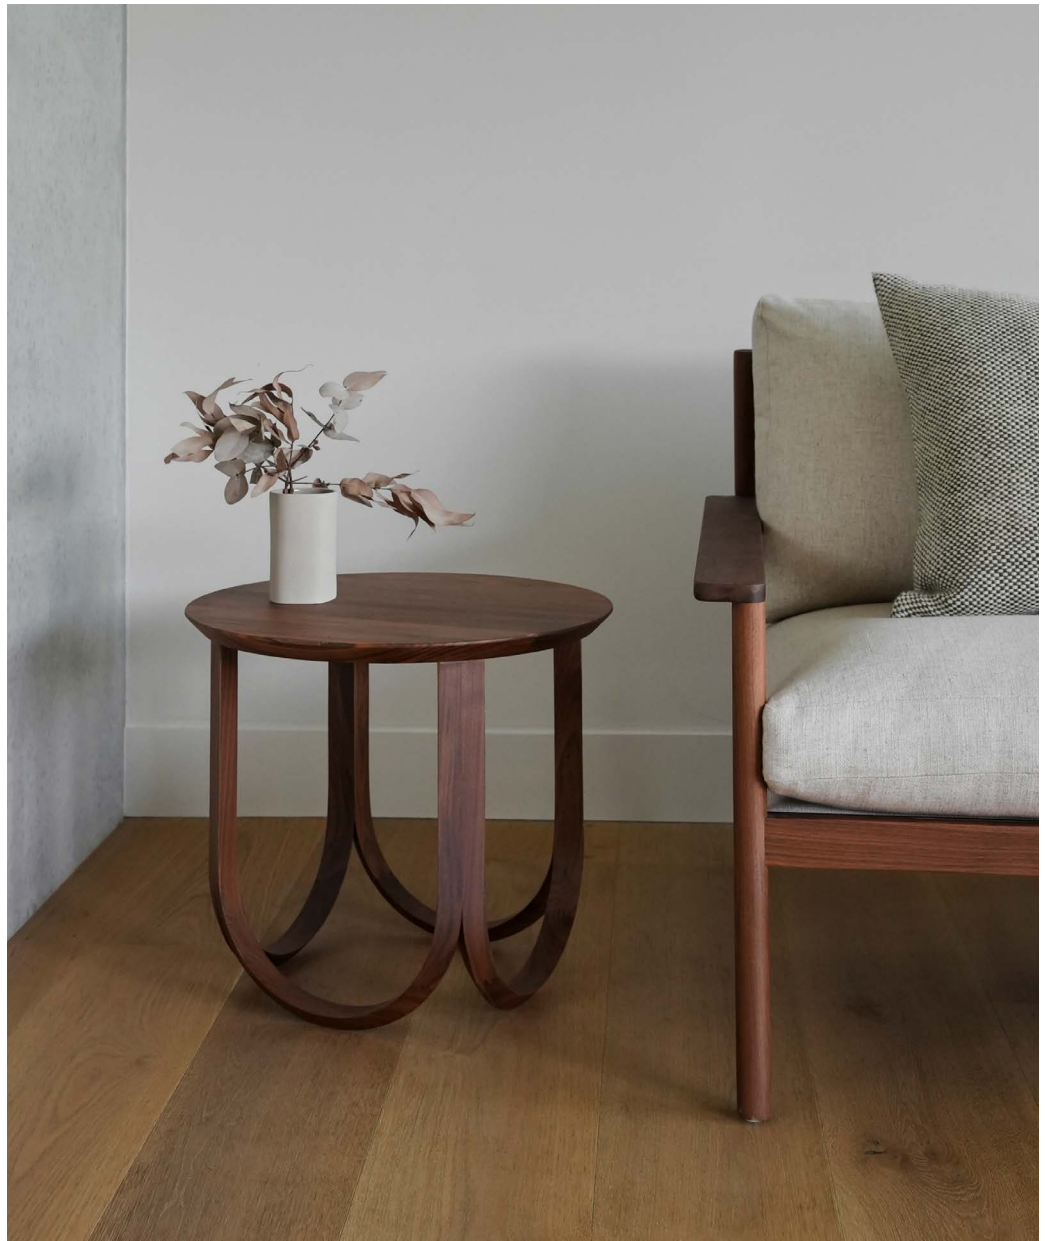

CITTÀ

Horizon Side Table

Product Information Document

Complete your living space with the Horizon side table. The seamless connection between the tabletop and curved legs gives the table a fluid, balanced feel and effortless elegance.

In this updated design, the table features a solid oak base combined with a solid oak tabletop. The distinctive legs feature triangular joints that nest into each other to create a beautiful ribbon-like form.

Horizon Side Table

Material

Solid oak / Solid walnut

Colour

Oak

NXI0084STFSC

Walnut

NXI0077STFSC