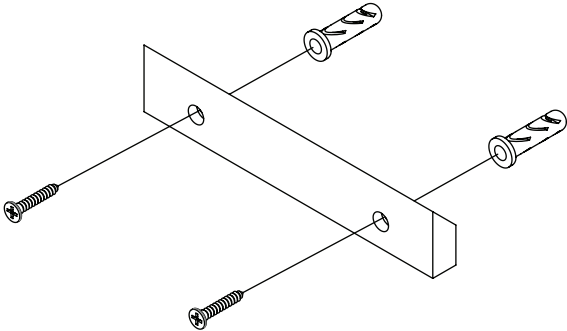

CITTÀ

Oval Full Length Mirror

Tools Required Drill
 Hammer

Hardware Included

Label	Description	QTY	Image
A	Wall Plug	2	
B	Bracket	1	
C	Screw	2	

Step 1

Step 2