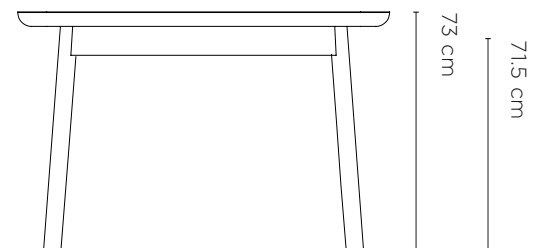

Dimensions Assembled: 180 x 100 x 73 cmh
210 x 100 x 73 cmh
240 x 100 x 73 cmh

Weight Assembled: 48.5 kg
54 kg
61.3 kg

Dimensions Packaged: 187 x 107 x 15 cmh
217 x 107 x 15 cmh
247 x 107 x 15 cmh

Weight Packaged: 54.5 kg
(Two boxes)
64 kg
73.1 kg

180 | 220 | 240 cm

100 cm

73 cm

71.5 cm