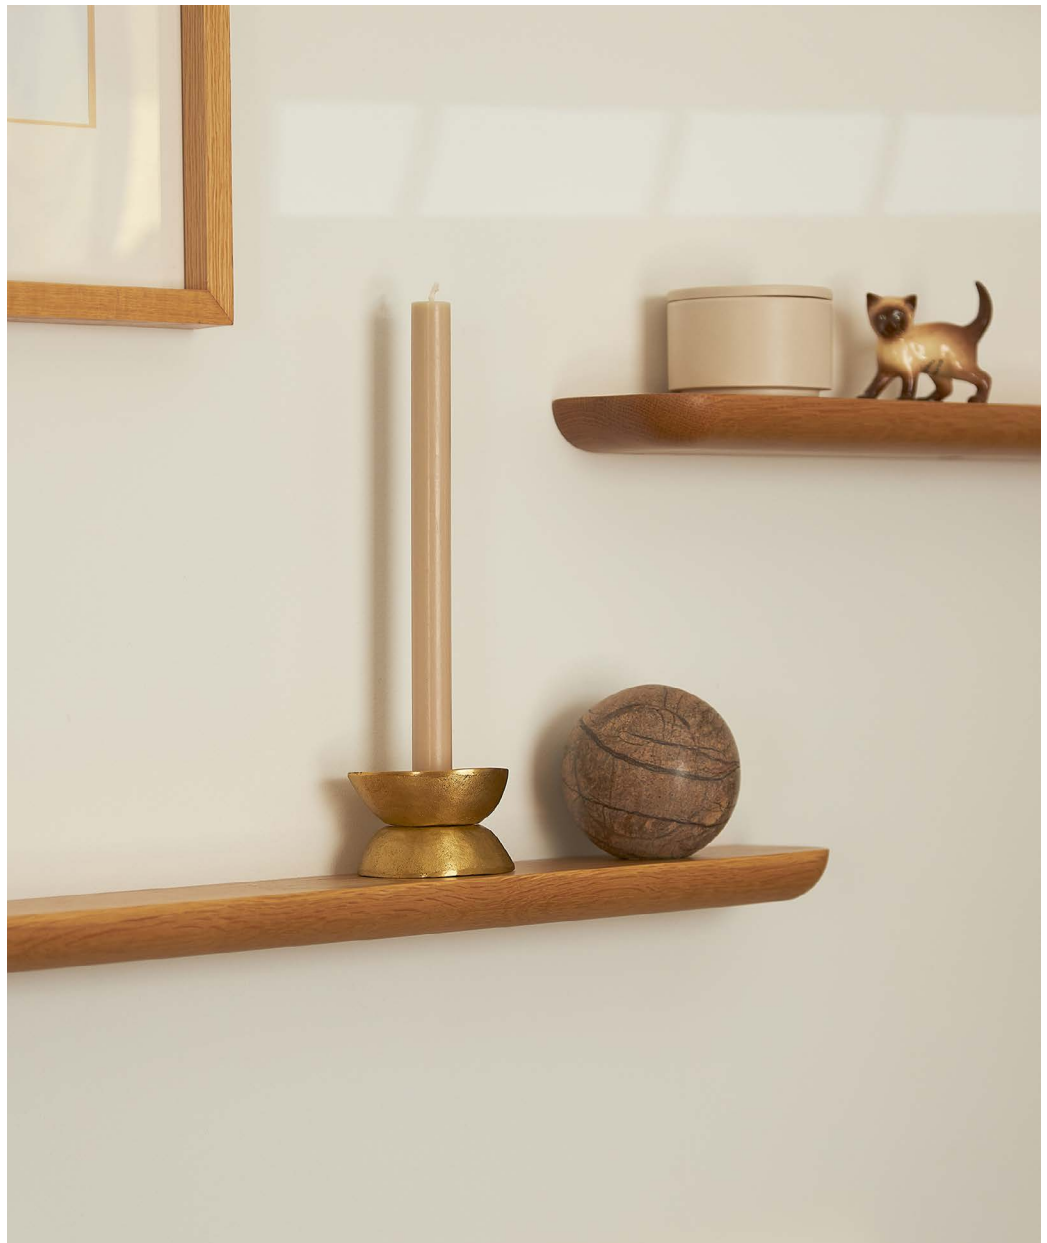

CITTÀ

Radial Floating Shelves

Product Information Document

The Radial floating shelves feature softly rounded edges, creating a timeless aesthetic that sits comfortably within any interior. The shelves provide a functional display for art pieces, while doubling as a decor piece. Designed in our New Zealand studio by David Moreland.

Radial Floating Shelves

Material

Solid oak

Colour

Oak

Small: NXI0047SFSC

Medium: NXI0047MFSC

Large: NXI0047LFSC