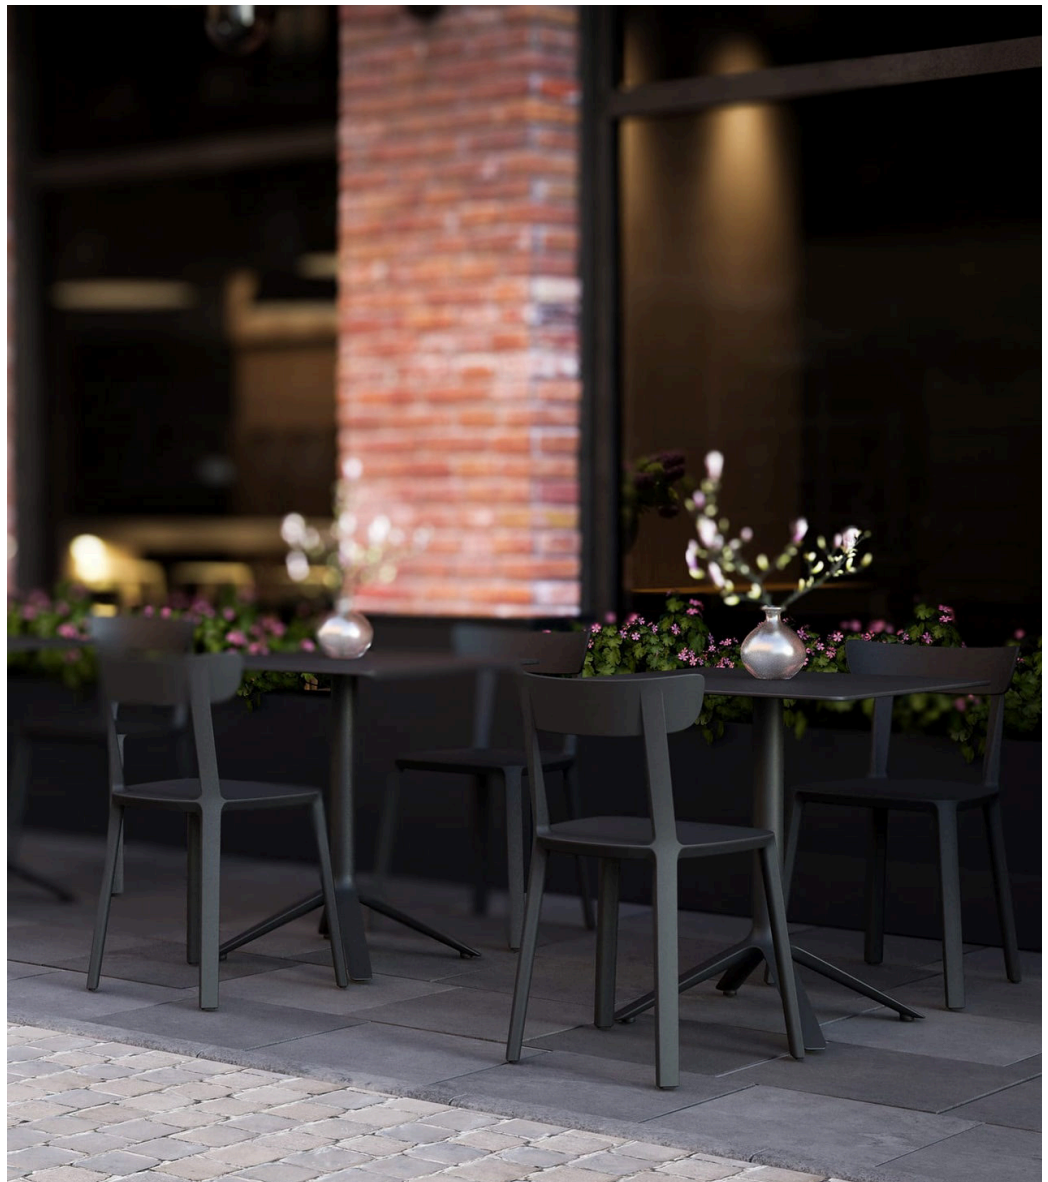

CITTÀ

Eex Dining Table

The Eex dining table draws inspiration from the letter X—an iconic symbol of balance and support. Its four connecting points create a distinctive silhouette, offering visual interest and stability.

Plastic and metal components seamlessly blend into a unified, elegant form. The tabletop has a light, elegant outline with no sharp corners or edges. Its smooth surface allows water and dew to slip away easily, making it ideal for both indoor and outdoor use.

Designed in Switzerland by Simone Viola. Produced by international furniture manufacturer TOOU. Available in black or white, with a choice of round or square tops.

Eex Dining Table

Materials & Composition